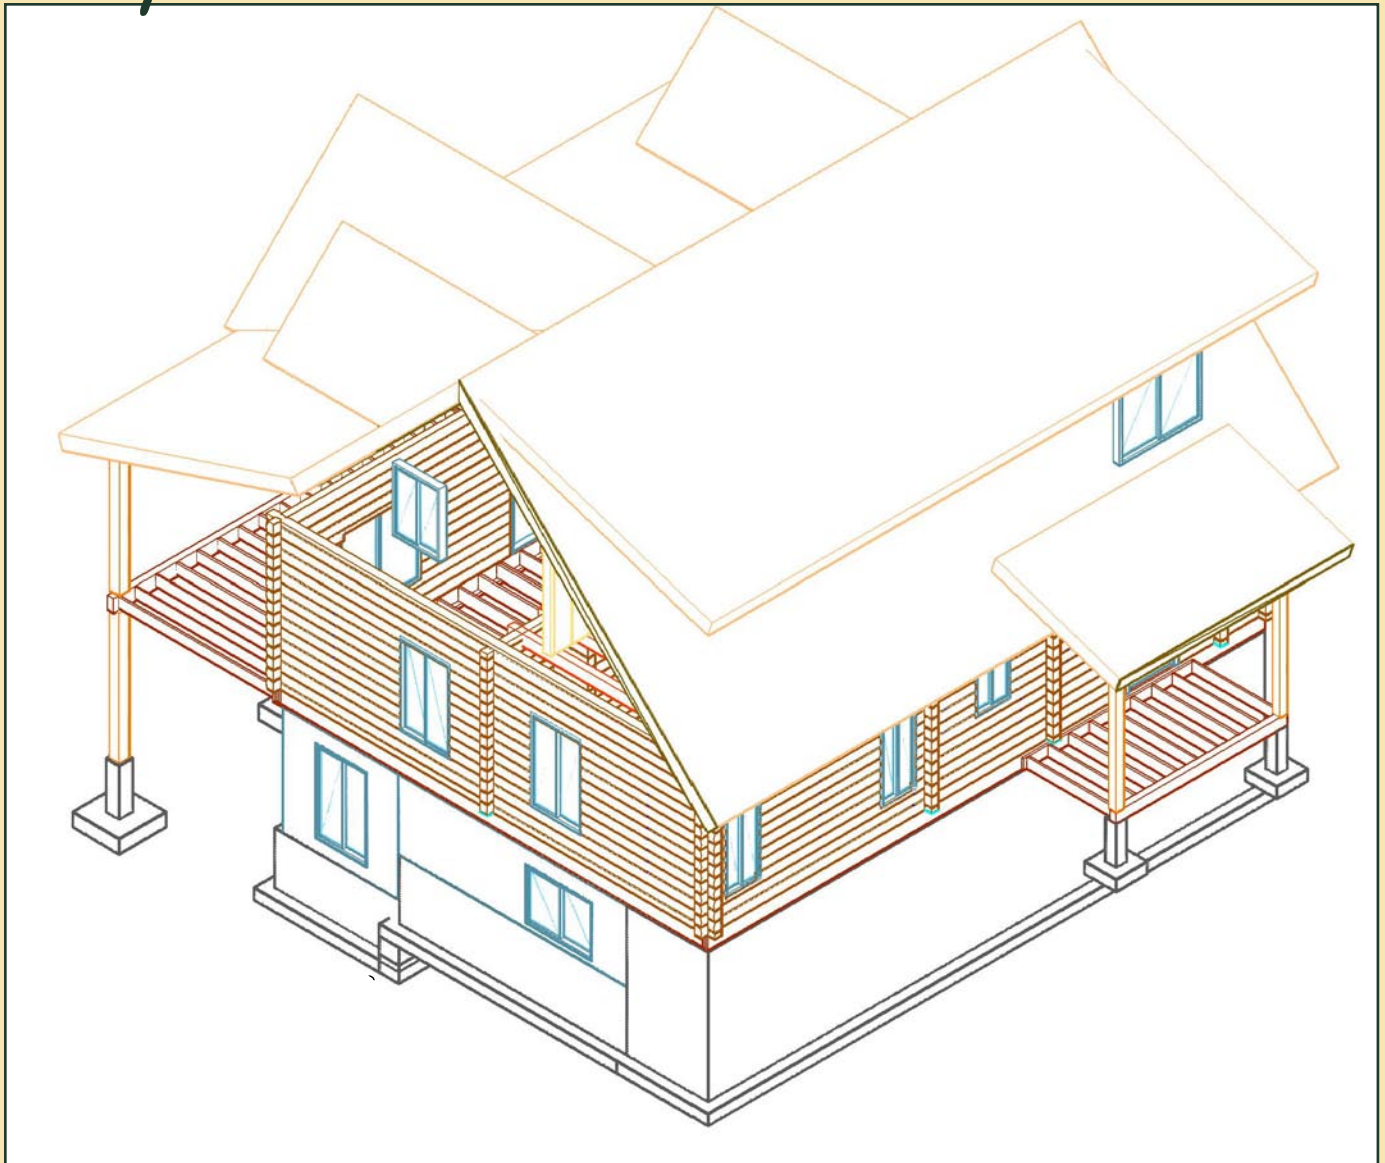

# Houses

## Floorplan: David

# Floorplan: David

**Floorplan David**  
**1st Floor 1008 sq ft**  
**3/4 loft 750 sq ft**  
**Price \$26,000**

- exterior log wall package
- one intersecting interior wall
- floor beams, joists and posts for loft
- insulating tape
- log screws
- corner notch caulking