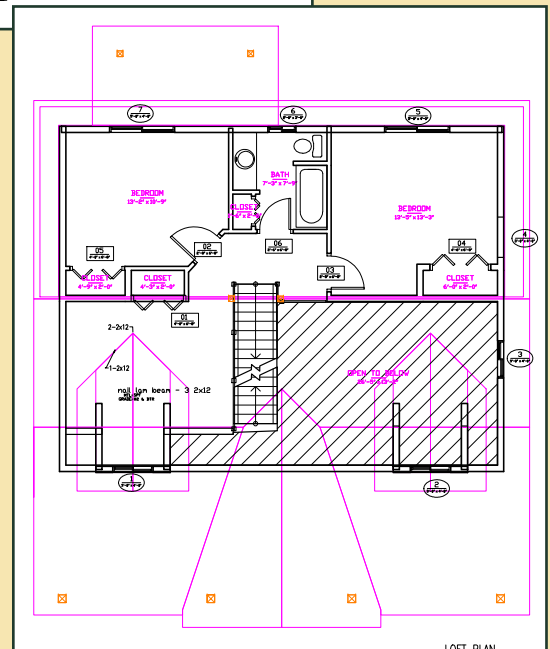

## Floorplan: David

# Floorplan: David

**Floorplan David**  
**1st Floor 1008 sq ft**  
**3/4 loft 750 sq ft**  
**Price \$26,000**

- exterior log wall package
- one intersecting interior wall
- floor beams, joists and posts for loft
- insulating tape
- log screws
- corner notch caulking

## Floorplan: Young