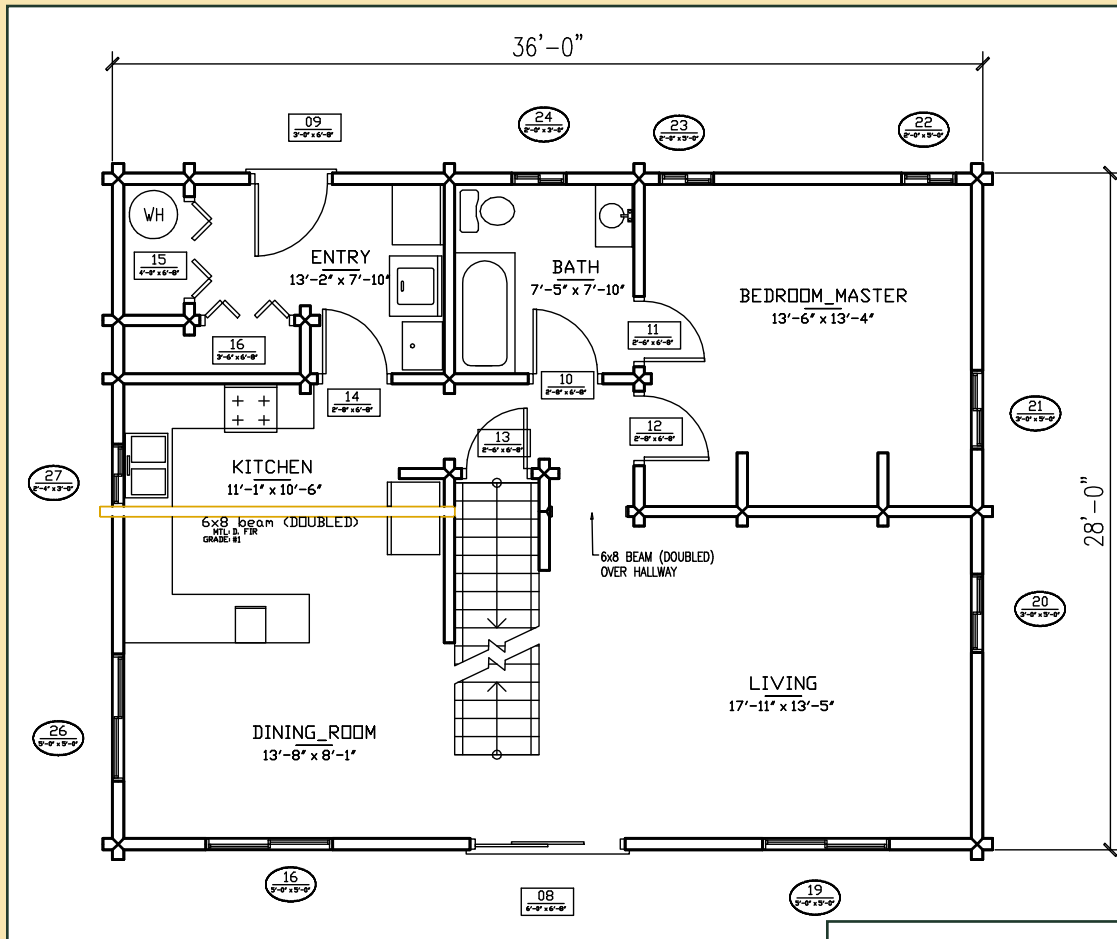

## Floorplan: David

# Floorplan: David

**Floorplan David**  
**1st Floor 1008 sq ft**  
**3/4 loft 750 sq ft**  
**Price \$26,000**

- exterior log wall package
- one intersecting interior wall
- floor beams, joists and posts for loft
- insulating tape
- log screws
- corner notch caulking

## Floorplan: Young

# Floorplan: Young

**Floorplan Young**  
**1st Floor 1100**  
**Price \$22,500**

- exterior log wall package
- one intersecting interior wall
- floor bemas, joists and posts for loft
- insulating tape
- log screws
- corner notch caulking