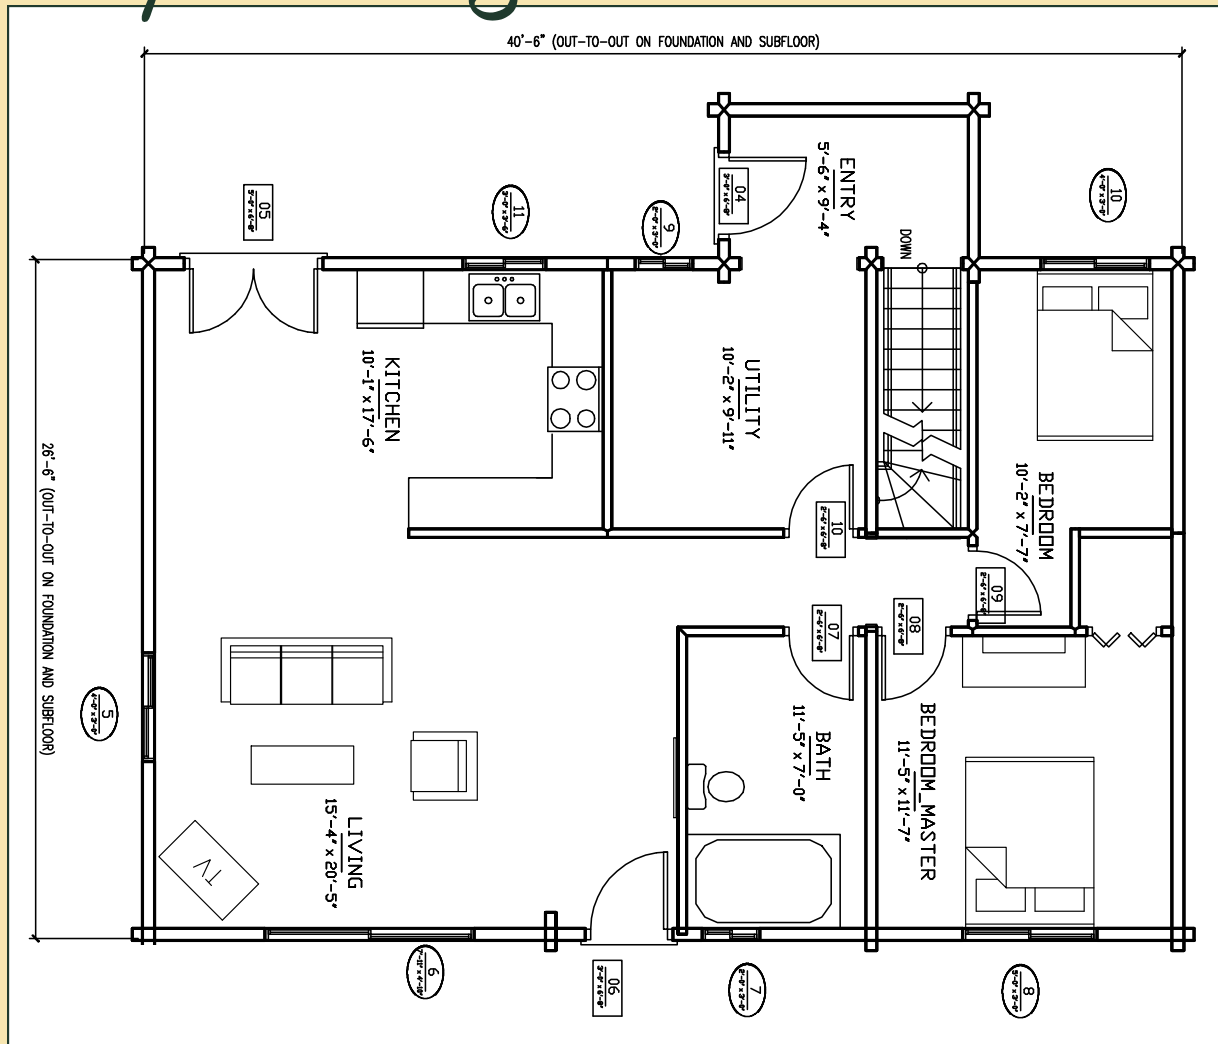

## Floorplan: David

# Floorplan: David

**Floorplan David**  
**1st Floor 1008 sq ft**  
**3/4 loft 750 sq ft**  
**Price \$26,000**

- exterior log wall package
- one intersecting interior wall
- floor beams, joists and posts for loft
- insulating tape
- log screws
- corner notch caulking

## Floorplan: Young

# Floorplan: Young

**Floorplan Young**  
**1st Floor 1100**  
**Price \$22,500**

- exterior log wall package
- one intersecting interior wall
- floor bemas, joists and posts for loft
- insulating tape
- log screws
- corner notch caulking