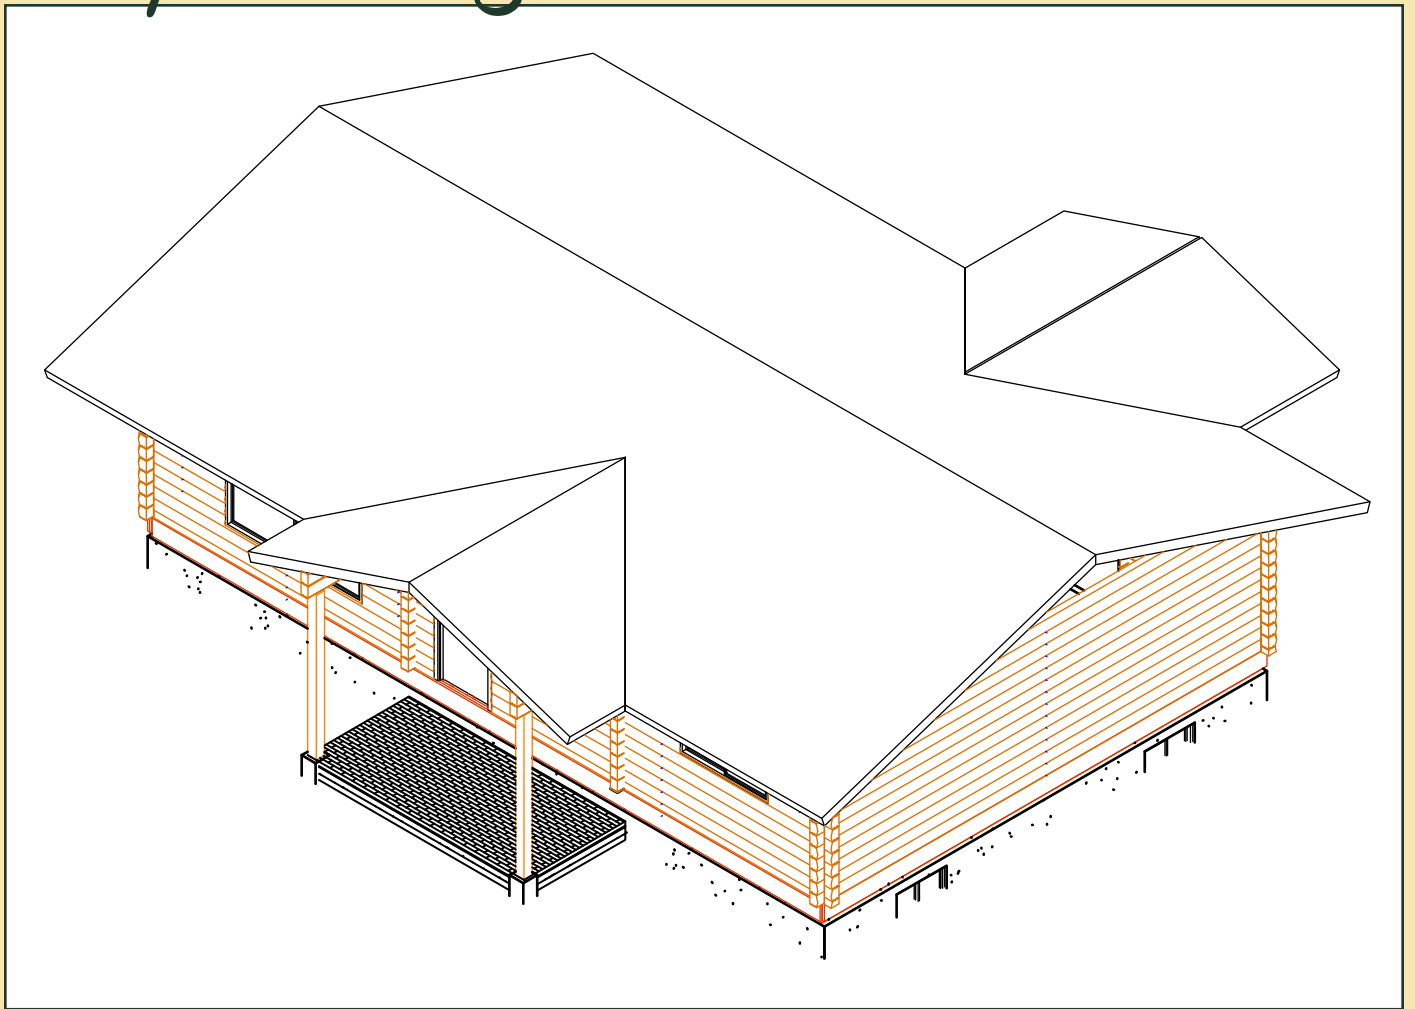

# Floorplan: David

**Floorplan David**  
**1st Floor 1008 sq ft**  
**3/4 loft 750 sq ft**  
**Price \$26,000**

- exterior log wall package
- one intersecting interior wall
- floor beams, joists and posts for loft
- insulating tape
- log screws
- corner notch caulking

## Floorplan: Young

# Floorplan: Young

**Floorplan Young**  
**1st Floor 1100**  
**Price \$22,500**

- exterior log wall package
- one intersecting interior wall
- floor bemas, joists and posts for loft
- insulating tape
- log screws
- corner notch caulking